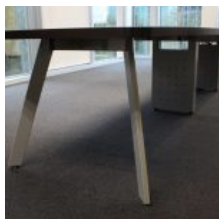

Pre-owned 16' Espresso laminate conference table

Pre-owned 16' x 4' boat shaped espresso laminate conference table with silver V legs and 1 power module. (PLT238THALF, JPLT138T, PLTBPOWER, PLTVLEG3642, PLTLEGV4860CMBDIL, PLTRETSSUPPORT, PLT72MS)