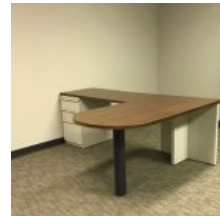

Used Knoll Dividends L-shape Desk

Used Knoll Dividends L-shape desk with bullet top primary in walnut laminate. 48" return with BBF ped in each.