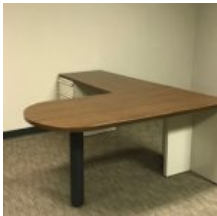

Used Knoll Dividends L-shape Desk

Used Knoll Dividends L-shape desk with bullet top primary in walnut laminate. 48" return with BBF ped in each.