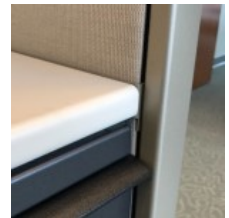

## Used Knoll Morrison 8x8 Cubicles

Used 8x8 Knoll Morrison cubicles with 65" high panels and beige metallic trim. BBF ped, FF ped, and two 48" overhead bins in each. Powered spine. Can be reconfigured into 6x8.