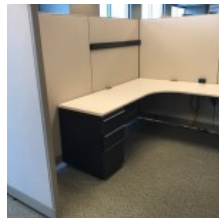

## Used Knoll Morrison 8x8 Cubicles

Used 8x8 Knoll Morrison cubicles with 65" high panels and beige metallic trim. BBF ped, FF ped, and two 48" overhead bins in each. Powered spine. Can be reconfigured into 6x8.